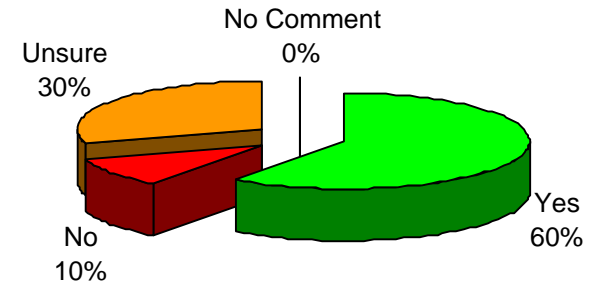

Question 1 - Do you support the proposal for the Sidney Stringer to become an Academy?

(All Respondent Groups Combined)

(Breakdown according to respondent group)

Staff @ SS - 18 responses

SS Students - 73 Responses

Local Residents - 10 responses

Parents @ SS - 34 responses

College Students - 41 Responses

Other - 39 responses

Parent @ Primary School - 10 responses

College Staff - 6 response

Question 2 - Do you think the values of the proposed Academy are the right ones?